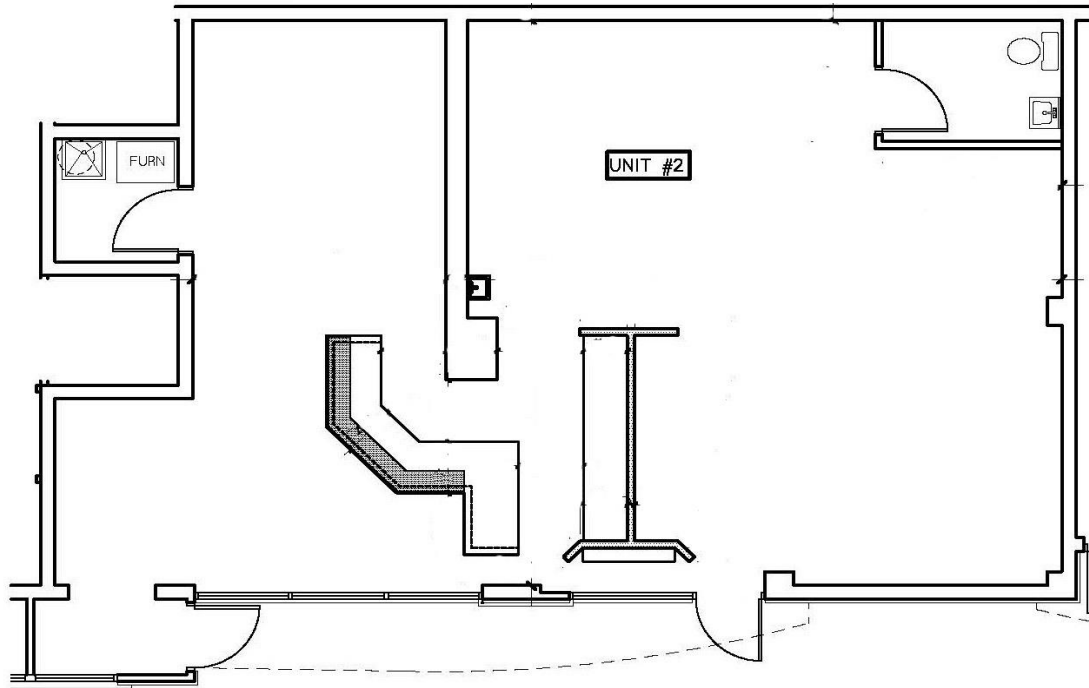

Retail Spaces For Lease

503 South Court Street, Suite 2 & Suite 3 in Medina

SUITE 2