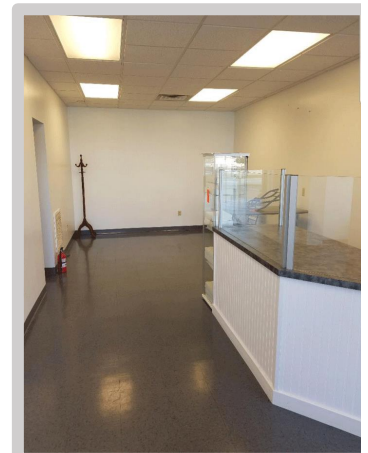

Retail Spaces For Lease

503 South Court Street, Suite 2 & Suite 3, Medina. OH

620

CORPORATION

**IMMEDIATE
OCCUPANCY**

**SUITE 2
1,308 SF**

**NEW
Commercial
Kitchen**

Sales Counter

Coffee Bar

Restroom

~~

**SUITE 3
630 SF**

**Open Retail
Space**

**Restroom
630 SF**

~~

**TO SCHEDULE A
SHOWING**

**Call
330.722.0620**