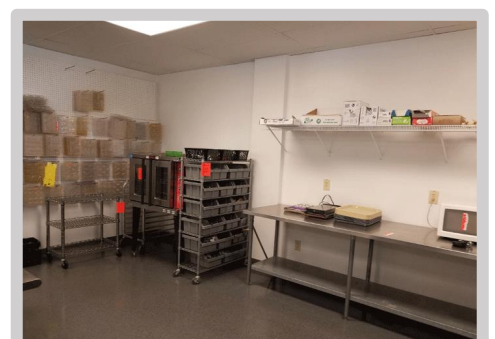

Retail Spaces For Lease

503 South Court Street, Suite 2 & Suite 3, Medina. OH

620

CORPORATION

**IMMEDIATE
OCCUPANCY**

**SUITE 2
1,308 SF**

**NEW
Commercial
Kitchen**

Sales Counter

Coffee Bar

Restroom

~~

**SUITE 3
630 SF**

**Open Retail
Space**

**Restroom
630 SF**

~~

**TO SCHEDULE A
SHOWING**

**Call
330.722.0620**