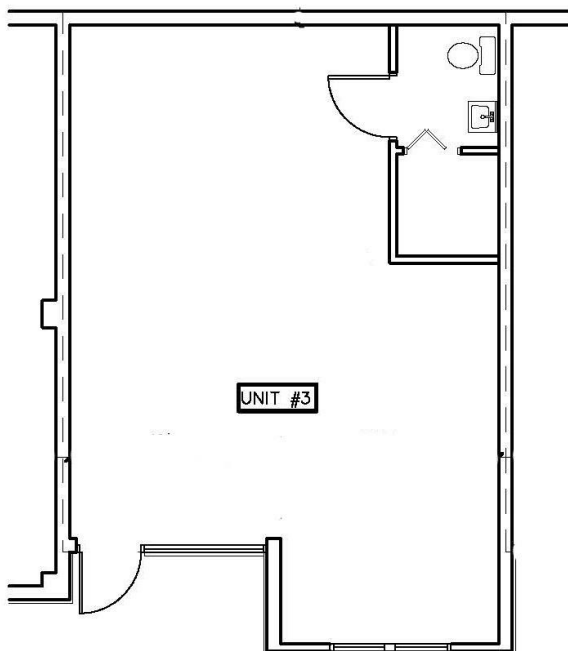

Coffee Bar

Restroom

~~

**SUITE 3
630 SF**

**Open Retail
Space**

**Restroom
630 SF**

~~

**TO SCHEDULE A
SHOWING**

**Call
330.722.0620**

Retail Spaces For Lease

503 South Court Street, Suite 2 & Suite 3 in Medina

SUITE 2

SUITE 3

620

CORPORATION

620 EAST SMITH ROAD
MEDINA, OH 44256